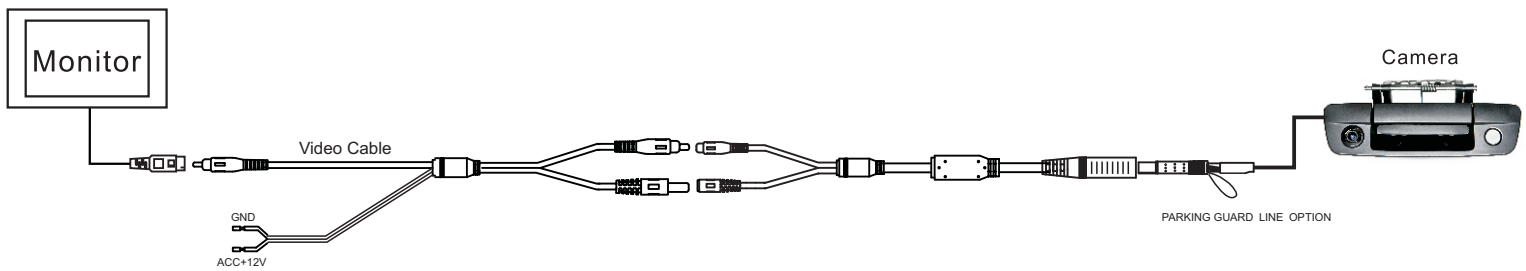

Product specification

Dodge RAM150

Current Consumption	MAX:150mA
Sensor	CMD-III, 1 / 4 "
Resolution(TV LINES)	420
Minimum illumination	0.5 Lux
Angle	170°
Effective Pixels	648*488
TV System	NTSC
Video output	Full color video out: 1.0Vp-p 75(ohm) load
Working Voltage	DC9-16V
Video Color	Full color
Water Proof	IP67-IP68
Operating Temperature	-30℃ to +70℃
Parking guard line	On/Off Switchable
Image	Mirror

Installation Instruction

Product specification

Dodge RAM150

Current Consumption	MAX:150mA
Sensor	CMD-III, 1 / 4 "
Resolution(TV LINES)	420
Minimum illumination	0.5 Lux
Angle	170°
Effective Pixels	648*488
TV System	NTSC
Video output	Full color video out: 1.0Vp-p 75(ohm) load
Working Voltage	DC9-16V
Video Color	Full color
Water Proof	IP67-IP68
Operating Temperature	-30℃ to +70℃
Parking guard line	On/Off Switchable
Image	Mirror