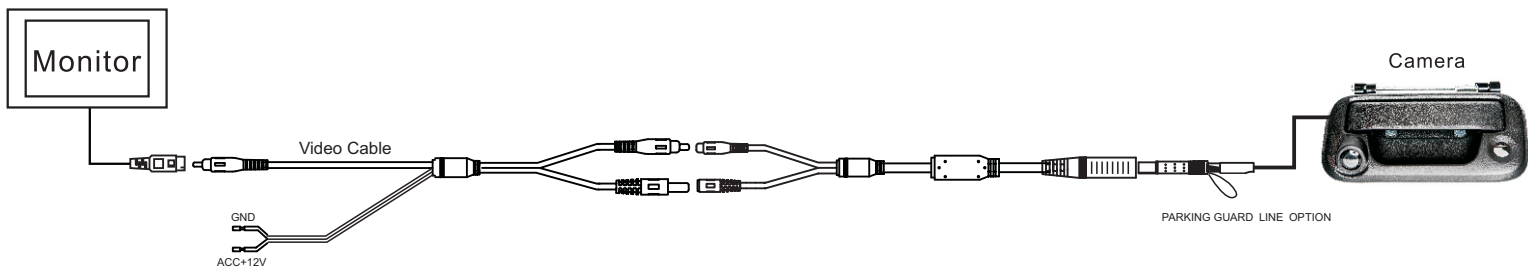

## Product specification

OEM FORD F150  
Handle camera

Current Consumption	MAX:150mA
Sensor	CMD-III, 1 / 4 "
Resolution(TV LINES)	420
Minimum illumination	0.5 Lux
Angle	170°
Effective Pixels	648*488
TV System	NTSC
Video output	Full color video out: 1.0Vp-p 75(ohm) load
Working Voltage	DC9-16V
Video Color	Full color
Water Proof	IP67-IP68
Operating Temperature	-30℃ to +70℃
Parking guard line	On/Off Switchable
Image	Mirror

## Installation Instruction